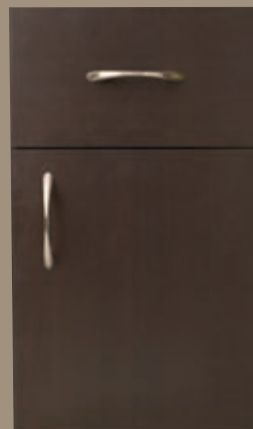

# SOUTHPORT COLLECTION

Southport Collection with Pacifica doors

Lanz Cabinets' Southport collection is elegant with clean lines, a perfect solution for simplicity and function.

Our Southport Collection presents a look of elegance in a striking blend of solid wood framing and easy to clean melamine surfaces. Optional full overlay construction and our perfect selection of decorative hardware completes an economical European design.

SALINAS

MALIBU

CORONADO

CARMEL

PACIFICA

DAYTONA

LAGUNA

MARINA