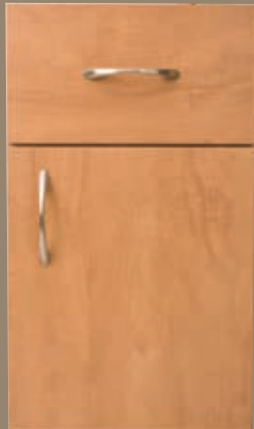

SOUTHPORT COLLECTION

Lanz Cabinets' Southport collection is elegant with clean lines, a perfect solution for simplicity and function.

Our Southport Collection presents a look of elegance in a striking blend of solid wood framing and easy to clean melamine surfaces. Optional full overlay construction and our perfect selection of decorative hardware completes an economical European design.

Choose from one of our standard styles shown here, or work with our team of talented designers and craftsmen to customize cabinets that best suit your needs.

Lanz Cabinets is passionate about providing top quality, design, materials and construction.

MALIBU