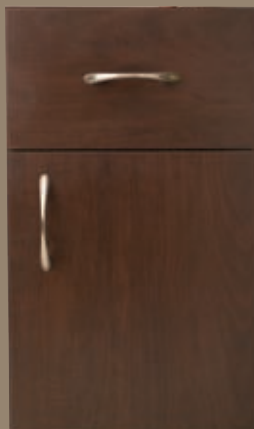

# SOUTHPORT COLLECTION

Southport Collection with Pacifica doors

Lanz Cabinets' Southport collection is elegant with clean lines, a perfect solution for simplicity and function.

Our Southport Collection presents a look of elegance in a striking blend of solid wood framing and easy to clean melamine surfaces. Optional full overlay construction and our perfect selection of decorative hardware completes an economical European design.

SALINAS

MALIBU

CORONADO

CARMEL

PACIFICA

DAYTONA

LAGUNA

MARINA