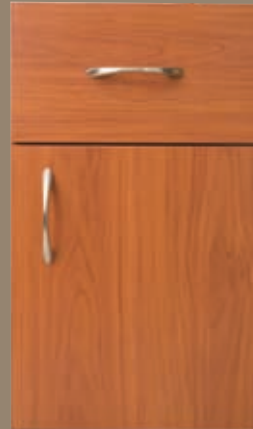

SOUTHPORT COLLECTION

Lanz Cabinets' Southport collection is elegant with clean lines, a perfect solution for simplicity and function.

Our Southport Collection presents a look of elegance in a striking blend of solid wood framing and easy to clean melamine surfaces. Optional full overlay construction and our perfect selection of decorative hardware completes an economical European design.

Choose from one of our standard styles shown here, or work with our team of talented designers and craftsmen to customize cabinets that best suit your needs.

Lanz Cabinets is passionate about providing top quality, design, materials and construction.

CARMEL