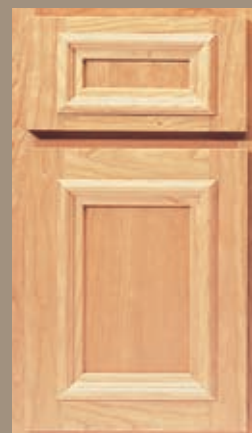

MONACO (natural cherry)