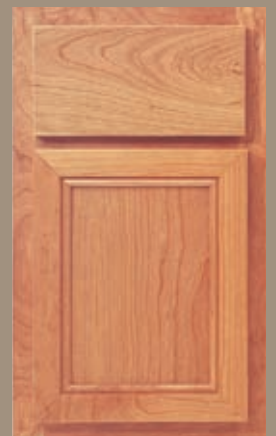

SANTIAM (natural cherry)

MCKENZIE (natural cherry)