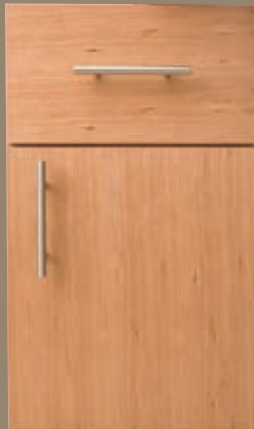

CALGARY (natural cherry)