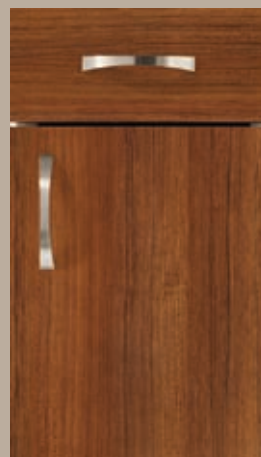

MARKETVIEW (mahogany)